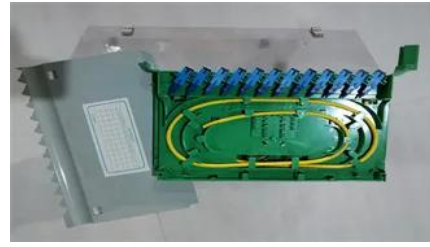

All-in-One Energy Storage Cabinet & BESS Cabinets

Featuring lithium-ion batteries, integrated thermal management, and smart BMS technology, these cabinets are perfect for grid-tied, off-grid, and microgrid