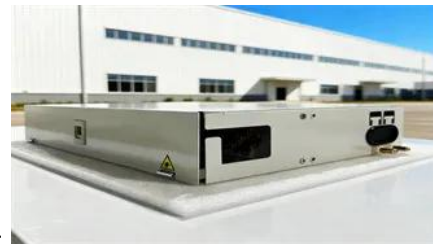

Products

Delta provides a complete energy storage solution for any scale. Our energy storage system (DELTA ESS) integrates advanced power conditioning system (PCS) and DELTerra cabinets for grid-scale,