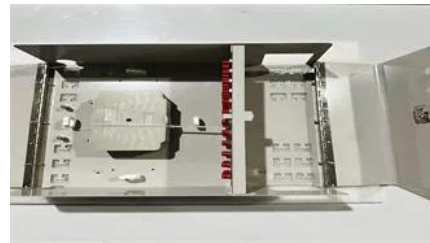

Class Schedule

NOTE: Shoreline uses Canvas to deliver online course content, and all classes, except those held fully In Person, require access to a computer and the internet. Visit our Technical Requirements page for