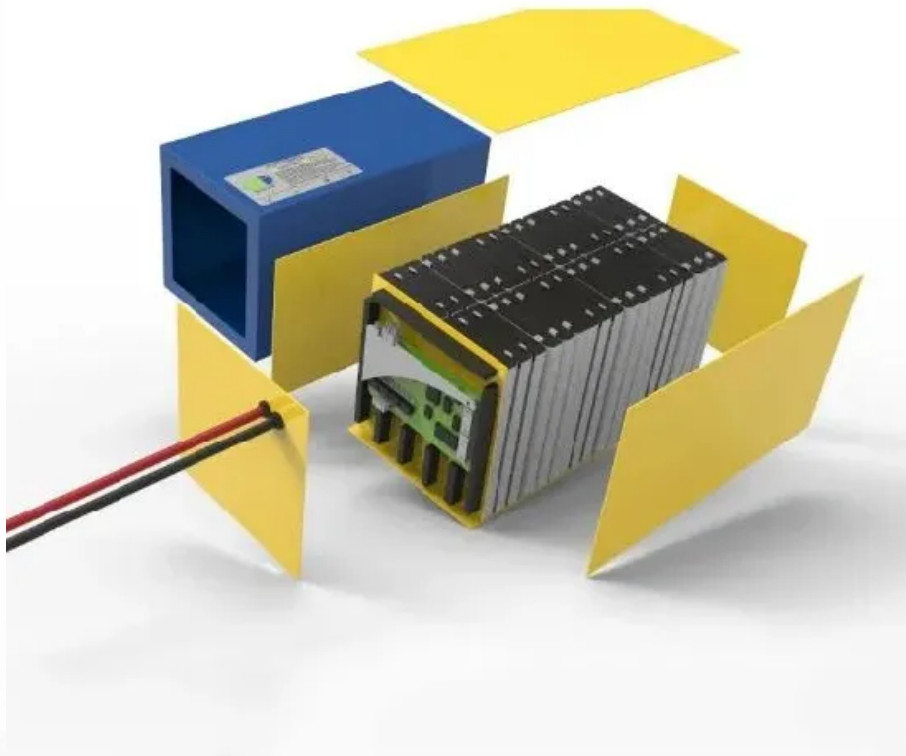

Energy storage container battery assembly and installation