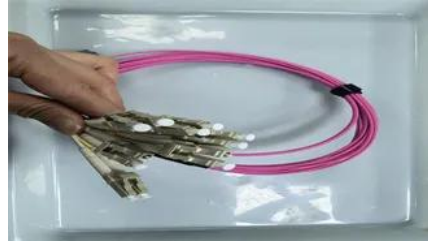

What Are Telecom Battery Cabinets and How Do They Ensure

Telecom battery cabinets are specialized enclosures housing backup batteries that provide uninterrupted power to telecommunications infrastructure during outages. They ensure network