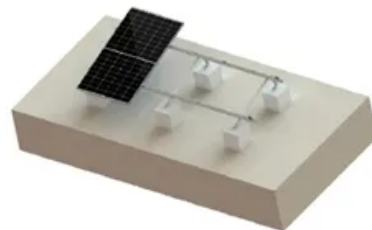

Design of wind power integrated cabinet for solar telecom integrated cabinet

TILE ROOF SOLAR MOUNTING SYATEM

STANDING SEAM ROOF SYATEM

ADJUSTABLE TILT FLAT ROOF SYATEM

TRIANGLE FLAT ROOF SYATEM

Design of wind power integrated cabinet for solar telecom integrator

Integrated Electrical Enclosure Cabinets & Power

Customers can select either an integrated cabinet with partially integrated components or a fully assembled cabinet depending on their project

Construction and management of wind power in solar telecom

The wind-solar-diesel hybrid power supply system of the communication base station is composed of a wind turbine, a solar cell module, an integrated controller for hybrid energy

Integrated

The Integrated Cabinet Type represents a new generation of multi-functional outdoor enclosures designed to house power systems, communication equipment, battery modules, and

Modular design of outdoor communication cabinet for wind power

The modular design of outdoor hybrid power supply cabinets allows for easy scalability. Operators can add or upgrade modules without disrupting existing operations,