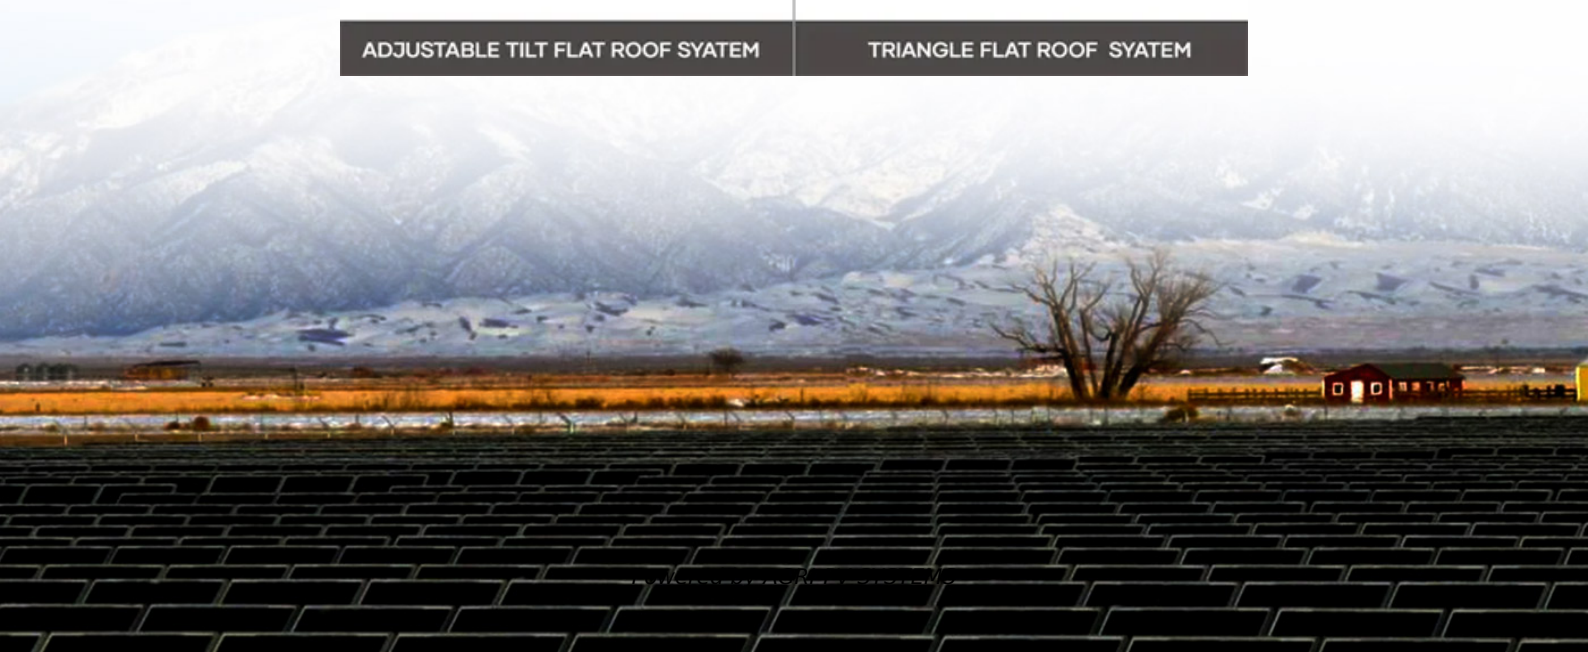

Design of wind power integrated cabinet for solar telecom integrated cabinet

TILE ROOF SOLAR MOUNTING SYATEM

STANDING SEAM ROOF SYATEM

ADJUSTABLE TILT FLAT ROOF SYATEM

TRIANGLE FLAT ROOF SYATEM

Design of wind power integrated cabinet for solar telecom integrator

Solar and wind energy are renewable and sustainable source of power. A rise in the need for the integration of renewable energy sources, such as wind and solar power, has been attributed to the

Outdoor Energy Storage Cabinets for Small C&I: IP54 All-in-One

Deep Dive , Strang

STRANG is a Miami-based design firm renowned for advancing the principles of Environmental Modernism in extraordinary locations around the world. This concept, dubbed by the firm, reflects

[Outdoor Photovoltaic Telecom Energy Cabinet](#)

Each outdoor photovoltaic telecom energy cabinet is built for harsh outdoor telecom and edge usage, characterized by durability, flexibility, and intelligent control to provide unshakeable power supply.