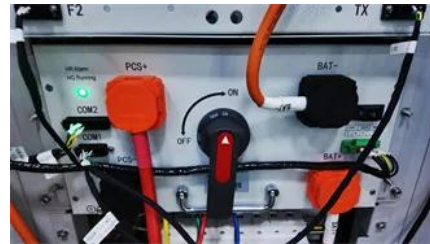

Angel Oaks , Strang

STRANG is a Miami-based design firm renowned for advancing the principles of Environmental Modernism in extraordinary locations around the world. This concept, dubbed by the firm, reflects