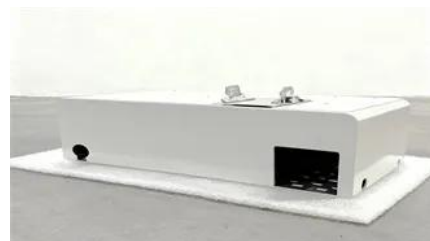

Instacart , Grocery Delivery or Pickup from Local Stores Near You

Order same-day delivery or pickup from more than 300 retailers and grocers. Download the Instacart app or start shopping online now with Instacart to get groceries, alcohol, home essentials, and more