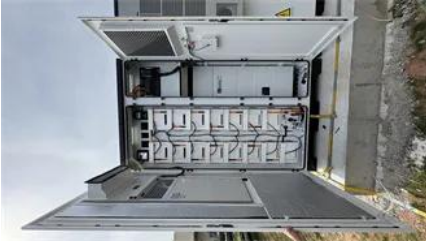

Networks: An Extreme Value

Our analysis yields a novel robustness metric called CLEVER, which is short for Cross Lipschitz Extreme Value for nEtwork Robustness. The proposed CLEVER score is attack-agnostic

[Counterfactual Debiasing for Fact Verification](#)

579 In this paper, we have proposed a novel counter-factual framework CLEVER for debiasing fact-checking models. Unlike existing works, CLEVER is augmentation-free and mitigates biases on infer-

IP66 Outdoor Electrical Cabinet

Custom IP66 outdoor electrical cabinet with stainless steel shell, waterproof & dustproof for harsh environments. Wall/floor mounting, OEM sizes available.

[The Clever Hans Mirage: A Comprehensive Survey on Spurious](#)

This survey on spurious correlations uses the Clever Hans metaphor to motivate the problem, formalizes a group-based setup $g=(y,a)$ with core metrics (worst-group, average-group, bias

STAIR: Improving Safety Alignment with Introspective Reasoning

One common approach is training models to refuse unsafe queries, but this strategy can be vulnerable to clever prompts, often referred to as jailbreak attacks, which can trick the AI into