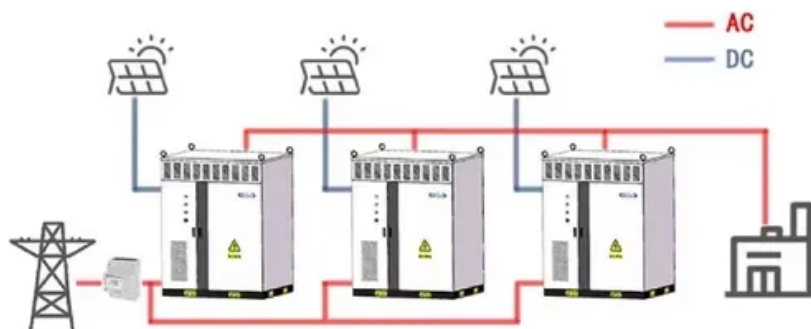

Cost of lead-acid batteries for small communication base stations

WORKING PRINCIPLE

Overview

The price per kWh for lead acid batteries typically ranges in real projects from about \$70 to \$210 per kWh, with a total system cost often landing between \$110 and \$350 per kWh when installation and ancillary items are included.