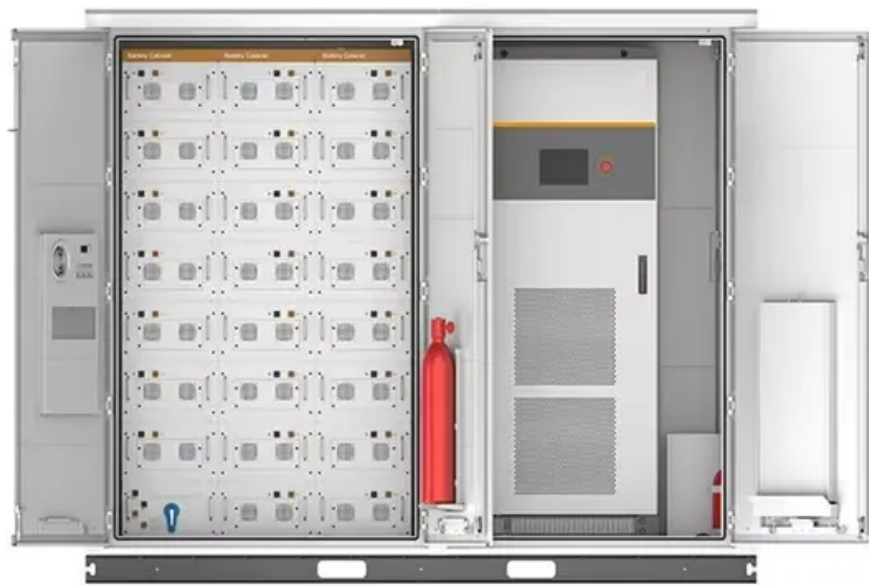

Cost of a 25kW smart pv-ess integrated cabinet for environmental protection projects

Overview

Provide your standard cost or target price if applicable. After completing all sections, submit the form by clicking the 'SUBMIT RFQ' button at the bottom right. Our sales team will promptly send you a quote with all necessary pricing and delivery information.