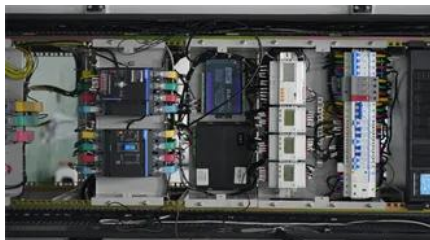

[European photovoltaic energy storage cabinet price for 20kW](#)

Discover what drives the cost of 20kW energy storage systems and how market dynamics shape pricing for commercial and industrial applications. This guide breaks down price