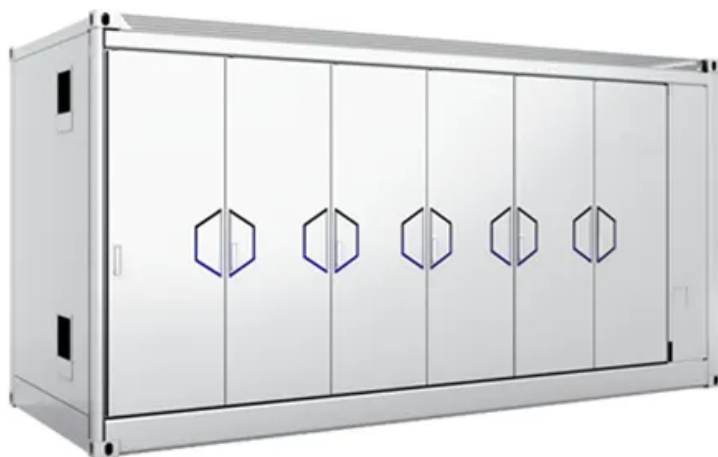

Cost of a 20kW Outdoor Energy Storage Cabinet in Europe