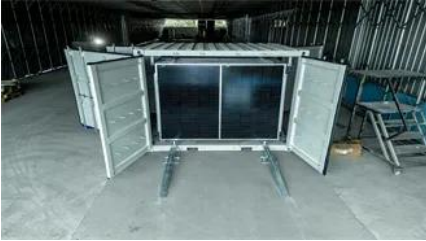

to form unique Team-Up skills and fight in destructible,