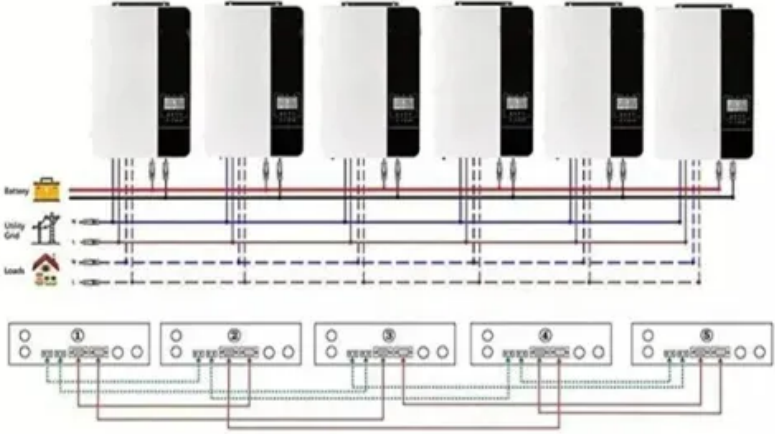

China s existing communication base station energy storage system density

Parallel (Parallel operation up to 6 unit (only with battery connected))

AC input wires

AC output wires

Overview

In this paper, we apply tools from stochastic geometry to investigate and optimize the energy efficiency (EE) for a two-tier HCN.