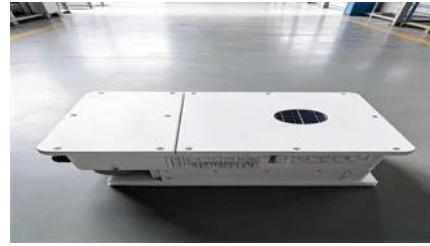

Photovoltaic Container & Energy Storage

Solutions Our photovoltaic container solutions including 20ft/40ft containers, custom mobile containers, commercial and industrial energy storage systems

[Chad: A Complex Mosaic of Culture, Economy and Politics](#)