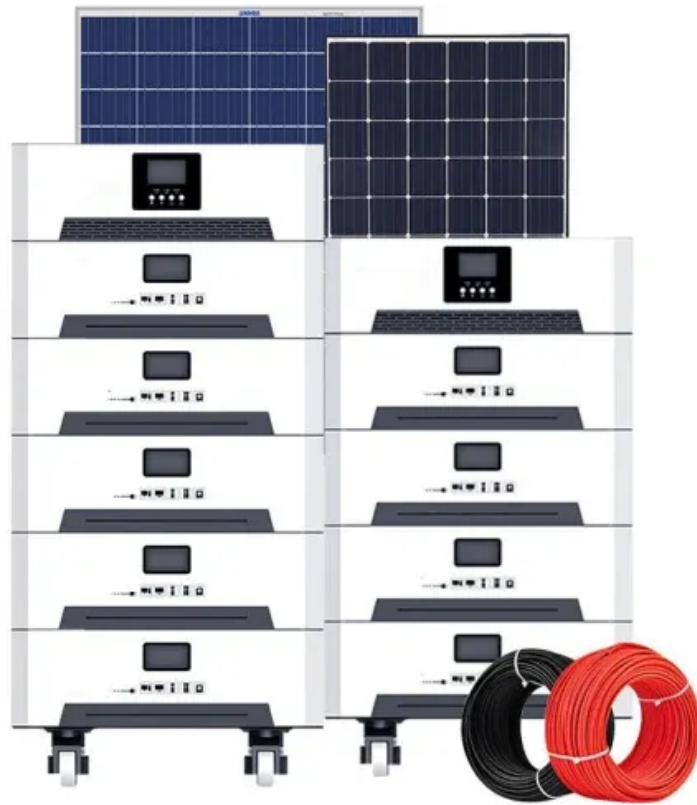

Cape Verde Communication Base Station Inverter Grid- Connected Project

Cape Verde Communication Base Station Inverter Grid-Connected P

Cape Verde Communication Base Station Inverter Grid-Connected

Special Project for Grid-Connected Layout of Communication Base Station This review paper provides a comprehensive overview of grid-connected inverters and control methods tailored to address

CAPE VERDE OFF GRID SOLAR CONTAINER POWER

Basseterre solar container communication station inverter grid-connected solar power generation installation The whole system is plug-and-play, easy to be transported, installed and maintained.

[Cape Verde Telecommunication Base Station Inverter Grid](#)

INVERTRONIC compact inverter systems and their racks, comprising hot-swapping 1/5 19" rack modules with a range of 3 heights, are characterised by their modular architecture.