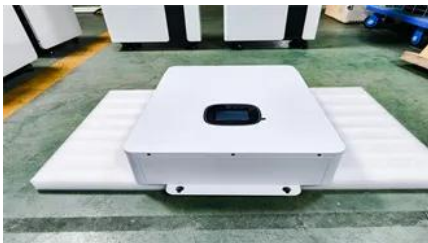

Spectrum TV

With Spectrum TV for Android, watch your favorite shows live and On Demand.