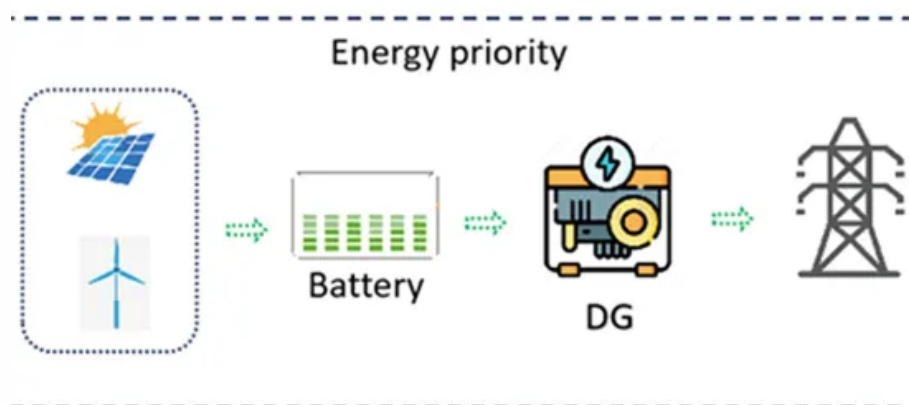

Battery energy saving and consumption reduction for communication base stations

Overview

This article focuses on the optimized operation of communication base stations, especially the effective utilization of energy storage batteries.

Battery energy saving and consumption reduction for communication

Electric battery

When a battery is connected to an external electric load, those negatively charged electrons flow through the circuit and reach the positive terminal, thus causing a redox reaction by attracting

[Energy Saving and Digital Management for 5G Base Stations](#)

One approach used in industry is to add an external battery-based energy storage system that discharges during load peaks and charges during idle periods, avoiding mains modification. The