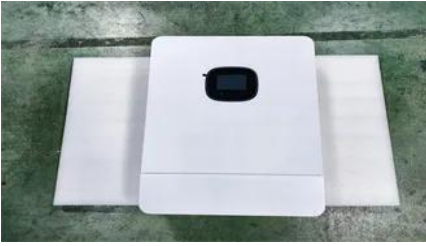

Like the main battery, Volvo recommend