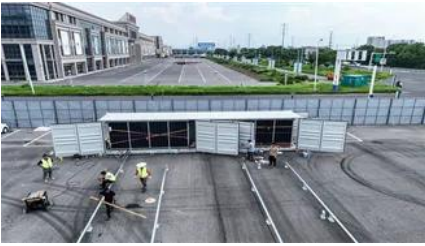

There is a lot going on at our airport. We have categorized a newsfeed for your convenience. More than 53.9 million passengers traveled through Reagan National and Dulles International airports in 2025,

Landing

Welcome to Pittsburgh International Airport (PIT). View flight info, security wait times, parking, shopping & dining options, terminal map & more!

Off-grid cost of solar-powered containerized airport applications

As airports around the world embrace solar energy, they are proving that large-scale renewable power systems are vital for the future of airport infrastructure. These advancements are paving the way for

[Folding solar container off-grid project cost in Singapore](#)

A typical commercial solar storage system for a mid-sized office building in Singapore (e.g., a 500 kW solar PV system paired with a 500 kWh / 250 kW storage system) might have the following estimated

[Mobile Solar System Project , Solar Container Office](#)

Complete guide to mobile solar system project for offices: benefits, setup & maintenance. Off-grid solar container solutions.