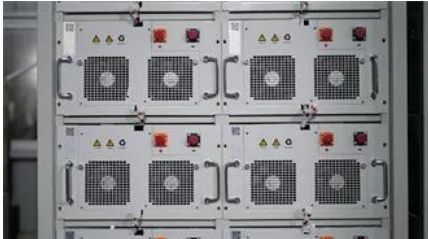

Afterpay app Log in as a retailer instead