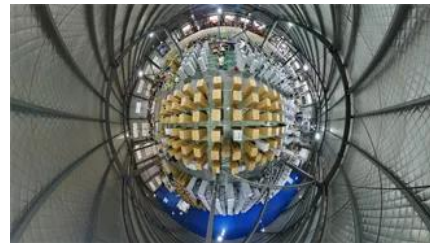

E*Trade Financial Secure MFT System

Securely log in to E*Trade Financial's secure MFT system for managing your financial accounts and transactions.