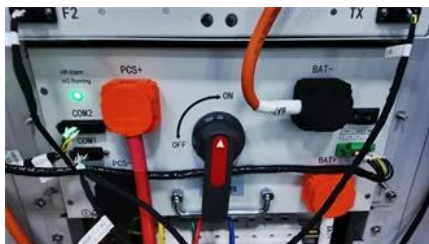

Scattering of light

Why Is the Colour of the Clear Sky Blue? And Why Are the Clouds White? Molecules with a larger size than the wavelength of light experience the scattering effect differently; the phenomenon is known as