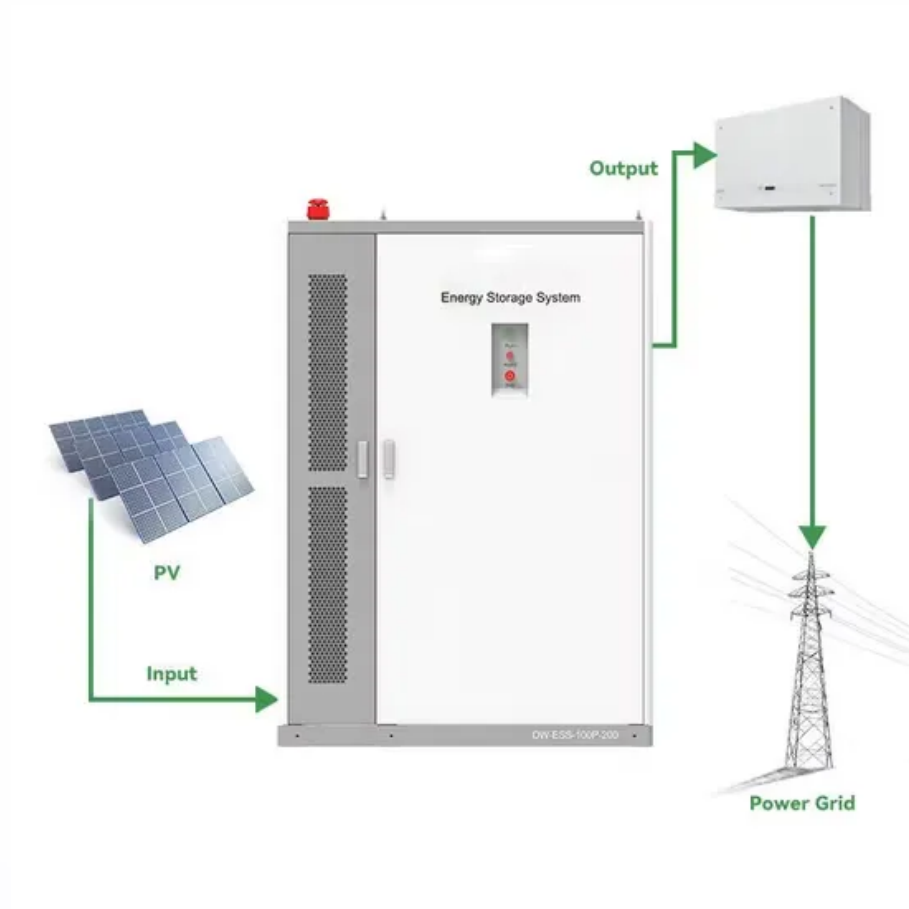

425 Monocrystalline photovoltaic panel