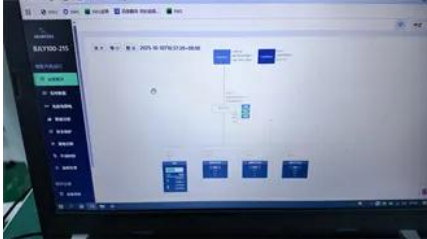

400v energy storage grid-connected inverter