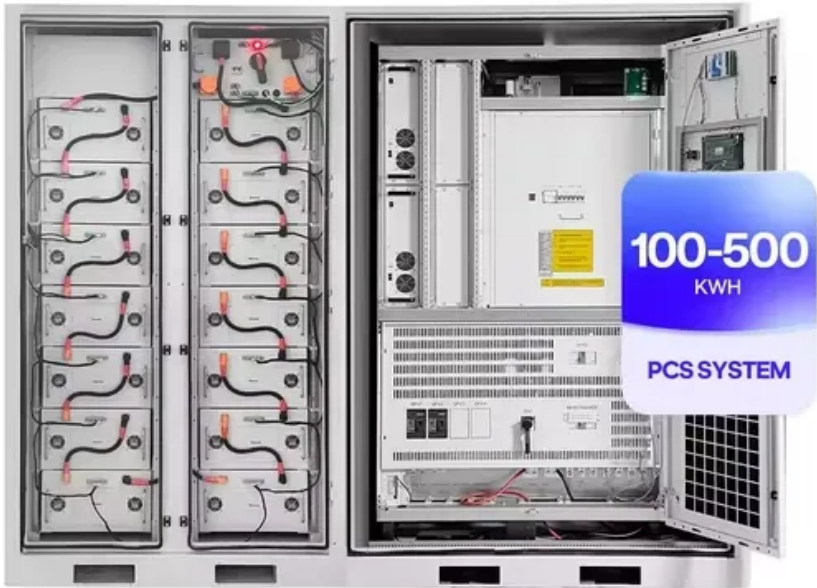

30kWh Intelligent Photovoltaic Energy Storage Unit for Water Plants

Overview

This 30kW all-in-one commercial & industrial BESS system integrates lithium battery storage, inverter, and intelligent energy management into a compact unit. It helps businesses store solar energy, reduce peak electricity costs, and ensure stable power supply.

30kWh Intelligent Photovoltaic Energy Storage Unit for Water Plant

[Free VIN Decoder - Decode Any Vehicle VIN Number Instantly](#)

Free VIN Decoder - Decode Vehicle Specs Instantly Enter a 17-digit VIN to decode vehicle specifications such as make, model, engine, trim, body style, drivetrain, and manufacturing details